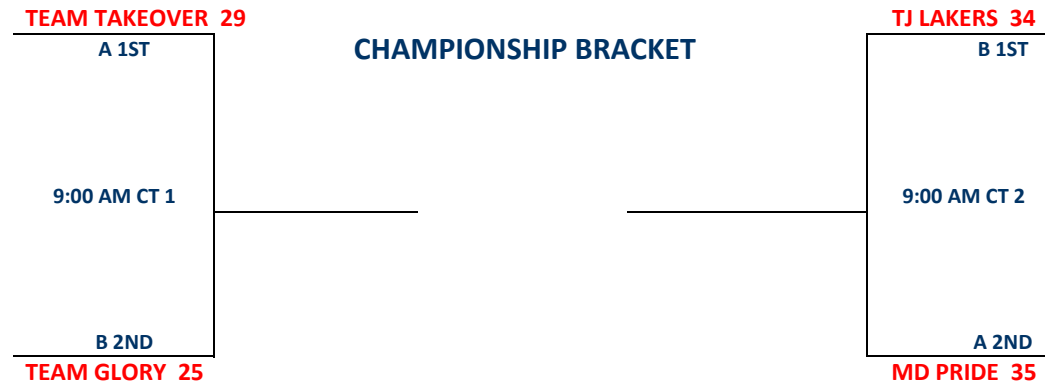

**Sunday**                      **Time**                      **Court**                      **Results**

3rd A vs 3rd B	10:20 AM	1	3RD A	<u>24</u>	3RD B	<u>26</u>
			MD FINEST		NEW WORLD	

1) Teams listed first in the pool are considered the HOME teams.

2) The team listed on the top of the bracket is considered the HOME team.

Sites:  
1 = DSC Ct 1  
2 = DSC Ct 2  
3 = DSC Ct 3

**2014 PVA AU 2ND GRADE**  
**DIVISION 1 DQT**  
**Version 1**

1) Teams listed first in the pool are considered the HOME teams.

2) The team listed on the top of the bracket is considered the HOME team.

**2014 PVA AU 3RD GRADE  
DIVISION 1 DQT  
Version 1**

**Pool A**

W	L			
III		A1	MD FINEST	1
	III	A2	TEAM ROAR	4
II	I	A3	DSCHOOL ELITE	2
I	II	A4	FAIRFAX STARS	3