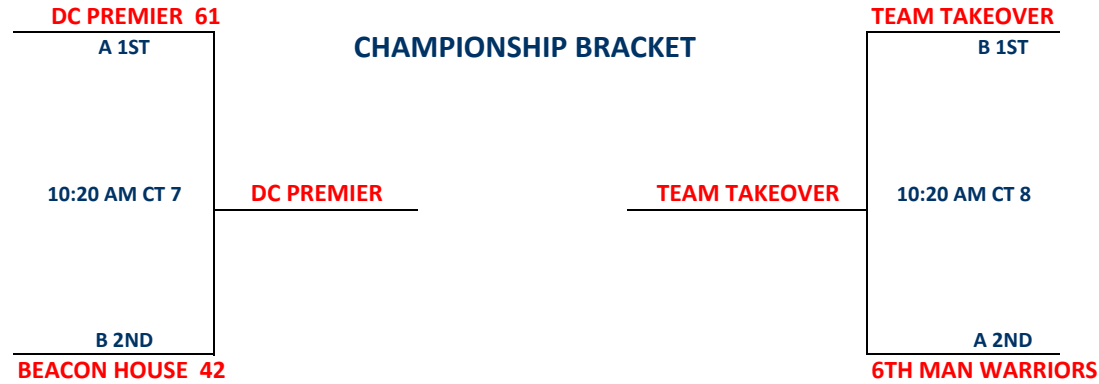

1) Teams listed first in the pool are considered the HOME teams.

2) The team listed on the top of the bracket is considered the HOME team.