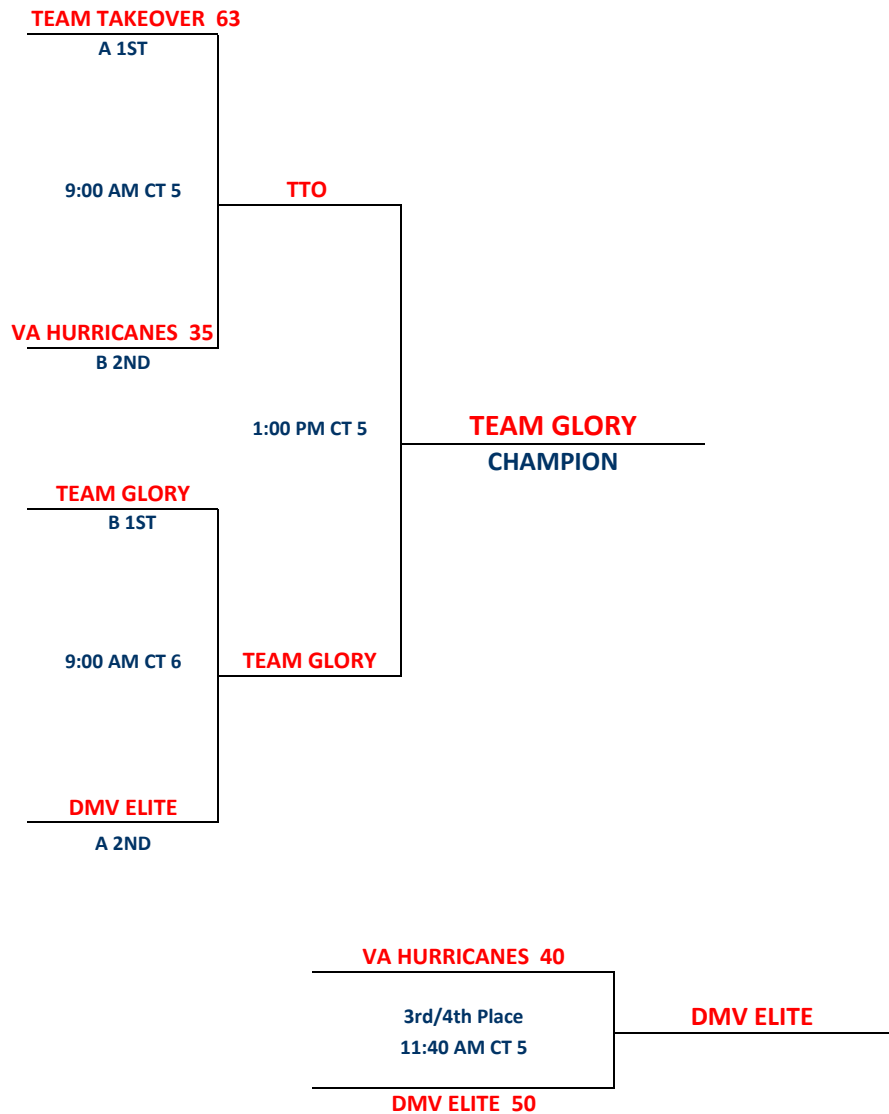

1) Teams listed first in the pool are considered the HOME teams.

2) The team listed on the top of the bracket is considered the HOME team.

2014 PVA AU 5TH GRADE  
DIVISION 1 DQT

Version 1

CHAMPIONSHIP BRACKET  
ALL GAMES ON SUNDAY

1) Teams listed first in the pool are considered the HOME teams.

2) The team listed on the top of the bracket is considered the HOME team.

**2014 PVA AU 6TH GRADE  
DIVISION 1 DQT  
Version 1**

**Pool A**