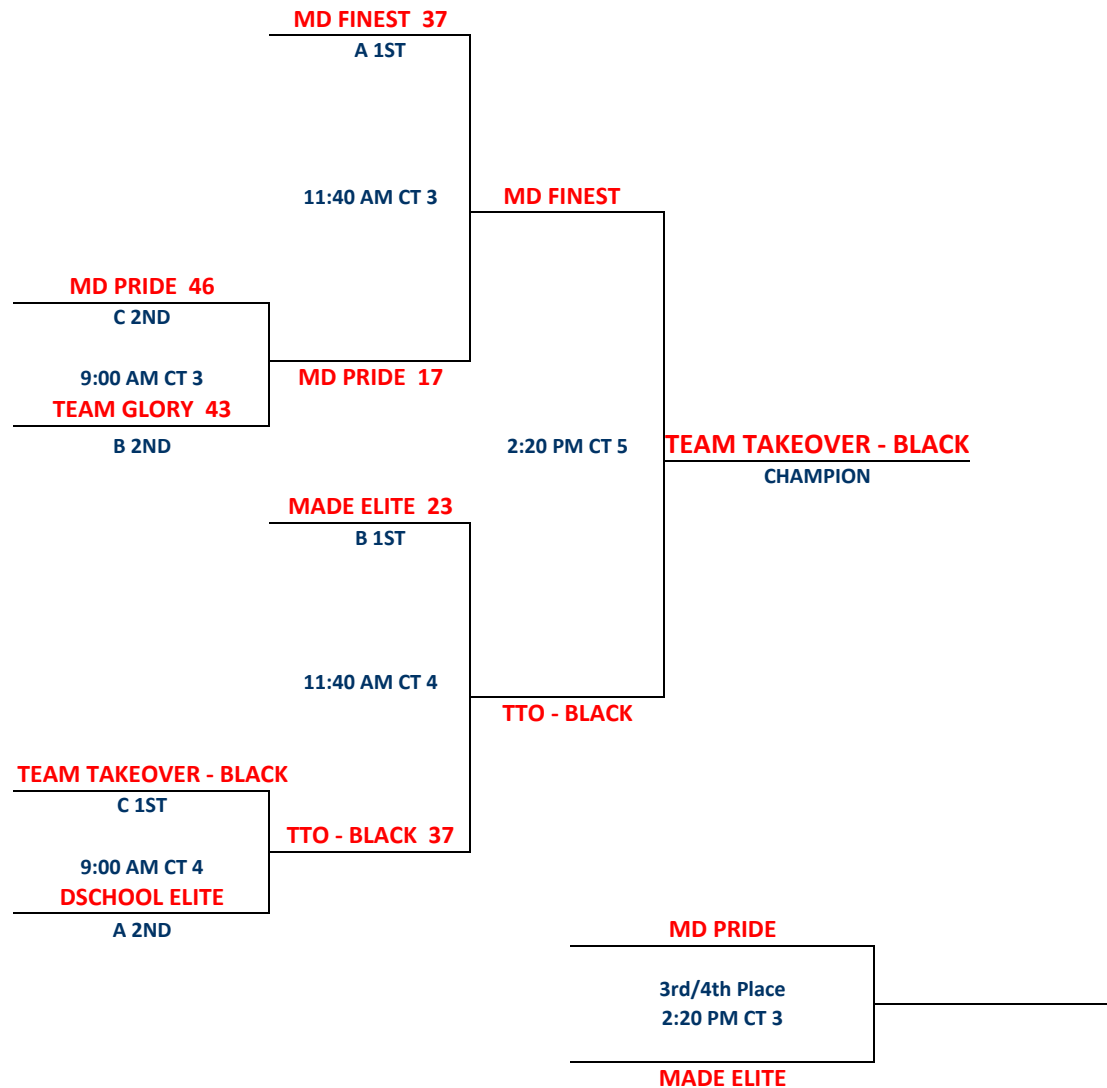

2014 PVA AU 3RD GRADE
DIVISION 1 DQT
Version 1
CHAMPIONSHIP BRACKET
ALL GAMES ON SUNDAY

Sites:
1 = DSC Ct 1
2 = DSC Ct 2
3 = DSC Ct 3
4 = DSC Ct 4

1) Teams listed first in the pool are considered the HOME teams.

2) The team listed on the top of the bracket is considered the HOME team.