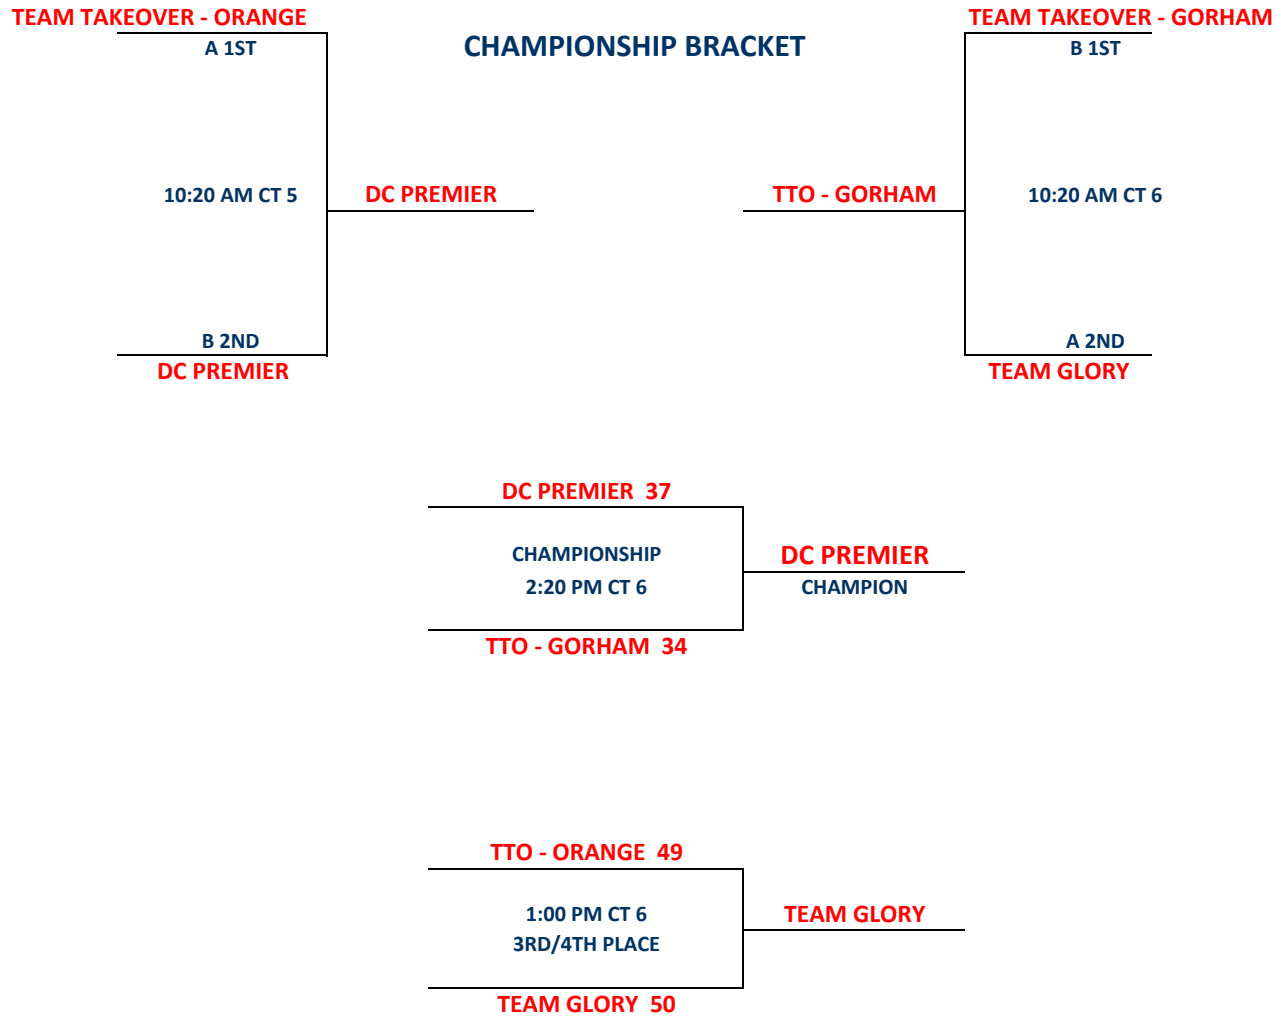

**2014 PVA AU 6TH GRADE
DIVISION 1 DQT
Version 1**

Sites:
4 = DSC Ct 4
5 = DSC Ct 5
6 = DSC Ct 6

1) Teams listed first in the pool are considered the HOME teams.

2) The team listed on the top of the bracket is considered the HOME team.