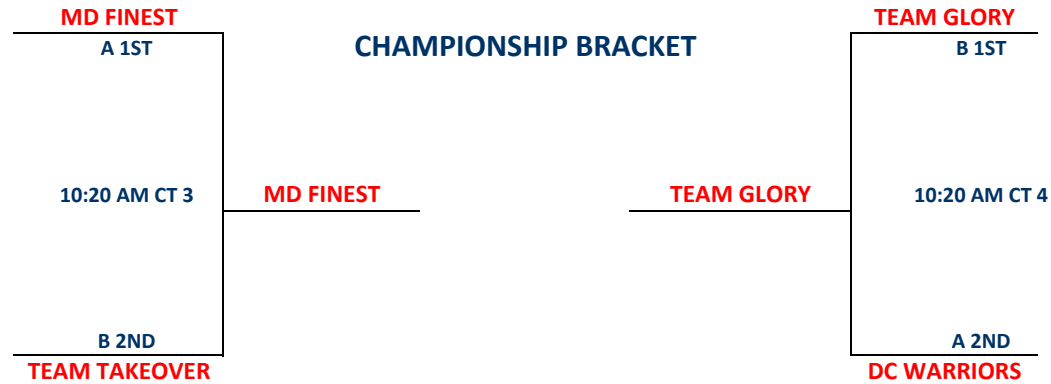

3RD A VS 3RD I	11:40 AM	2	3RD A NEW WORLD	_____	3RD B MD JAGUARS	_____
----------------	----------	---	--------------------	-------	---------------------	-------

Sites:  
2 = DSC Ct 2  
3 = DSC Ct 3  
4 = DSC Ct 4  
6 = DSC Ct 6  
7 = DSC Ct 7

1) Teams listed first in the pool are considered the HOME teams.

2) The team listed on the top of the bracket is considered the HOME team.

**2014 PVA AU 4TH GRADE  
DIVISION 1 DQT  
Version 1**

Sites:  
 2 = DSC Ct 2  
 3 = DSC Ct 3  
 4 = DSC Ct 4  
 6 = DSC Ct 6  
 7 = DSC Ct 7

1) Teams listed first in the pool are considered the HOME teams.

2) The team listed on the top of the bracket is considered the HOME team.

**2014 PVA AU 5TH GRADE  
DIVISION 1 DQT  
Version 1**

**Pool A**