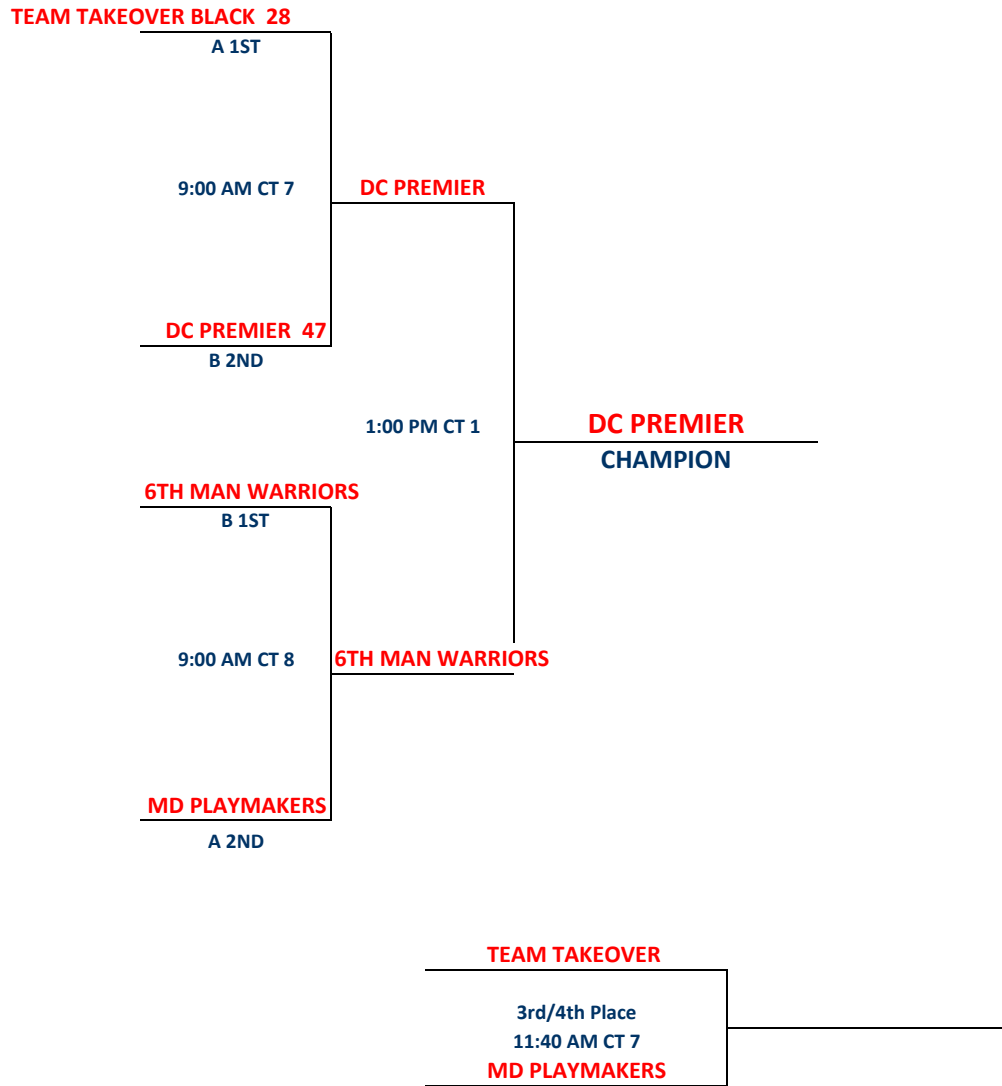

2014 PVA AU 7TH GRADE
DIVISION 1 DQT
Version 1
CHAMPIONSHIP BRACKET
ALL GAMES ON SUNDAY

1) Teams listed first in the pool are considered the HOME teams.

2) The team listed on the top of the bracket is considered the HOME team.

Sites:
6 = DSC Ct 6
7 = DSC Ct 7
8 = DSC Ct 8